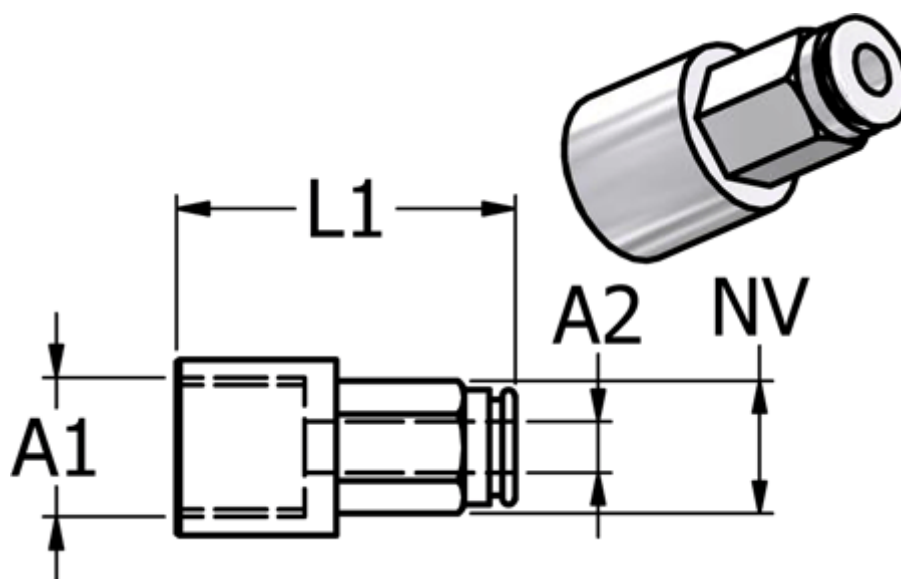

Article number: 5868460184

Description: Metal Push-in fitting 846.018-4, Ø4-G 1/8"
Straight union with FPM O-ring

Measures

Ext. hose diameter A2	= 4
L1	= 26.5
NV	= 9
Thread A1	= G 1/8"